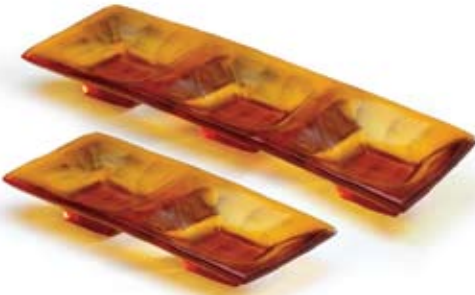

shown in tangerine

#8185 Double Square Condiment Tray

11"L x 4"W

4 per box, priced per piece
espresso, tangerine, white satin

#8186 Triple Square Condiment Tray

15"L x 4"W

2 per box, priced per piece
espresso, tangerine