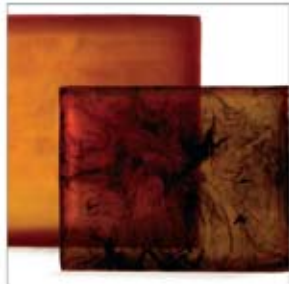

Design

Form

Function

LAWRENCE
ESSENTIALS