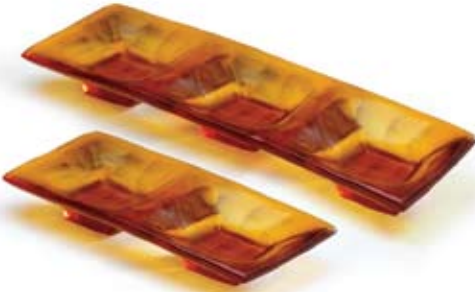

#7012 Square Condiment Tray

4.5"Sq. x 1"H

4 per box, priced per piece
apricot satin, ice, kiwi, red passion,
seashell satin, tangerine,
white satin

#7057 Olive Dish

3"Sq.

10 per box, priced per piece
espresso, kiwi, tangerine,
white satin