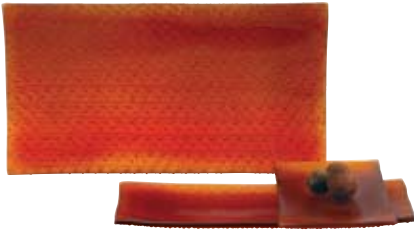

4"L x 3"W x 3"H
Min. 2 per box, priced per piece.
 sand satin w/sand cover, tortoise satin w/espresso cover, espresso w/espresso cover, tangerine w/espresso cover

#9009 Square Container w/Cover

6" x 6"Square
 sand satin w/sand cover, espresso w/espresso cover, tortoise satin w/espresso cover, tangerine w/espresso cover \$35

shown in tortoise satin and espresso

#9107 Tapered Cylinder Container

7.5"Dia. x 10"H
 espresso, tortoise satin, seashell satin

shown in tangerine raindrop

#8503 Raindrop Tray

10"L x 4.5"W x 0.5"H

Min. 2 per box, priced per piece.
red raindrop, tangerine raindrop